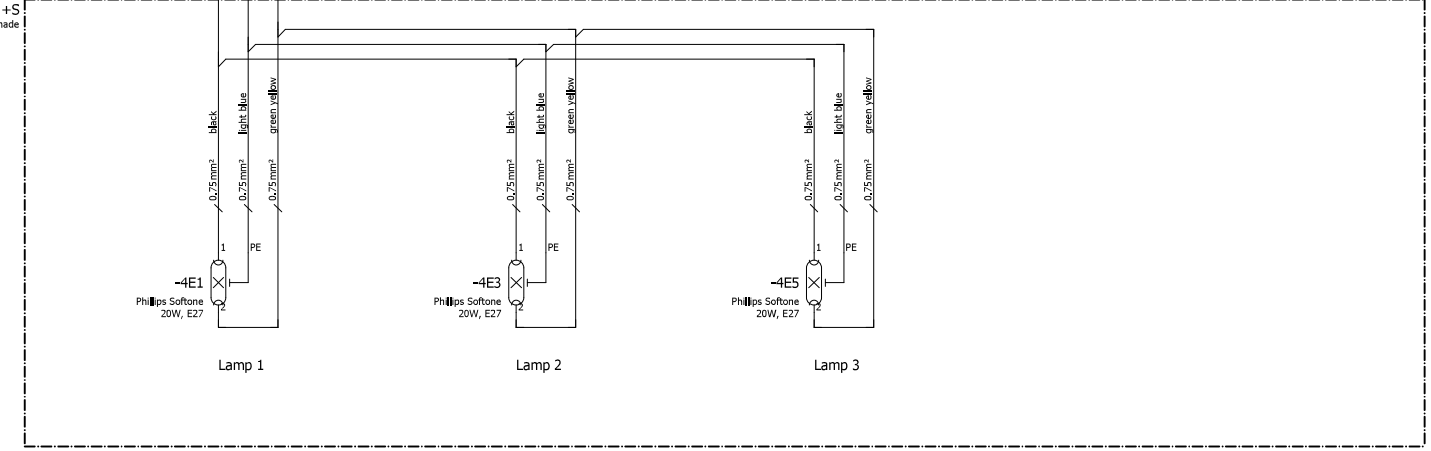

2.4 / L1:2B → 230V AC
2.7 / N:2A →
2.8 / PE:2A →

-4W1
Nexans 3x0.75 mm²
BN BU GNYE

-4W1.1
Nexans 3x0.75 mm²
BN BU GNYE

-4E1
Philips Softone
20W, E27

-4E3
Philips Softone
20W, E27

-4E5
Philips Softone
20W, E27

Lamp 1

Lamp 2

Lamp 3

0.3	17.04.2013	NKR	Date	18.04.2013	Sunshade control	Light	=
0.2	23.08.2012	NKR	Edited		350 01 557010		+ HS
0.1	25.05.2012	NKR					Page 4
Version	Date	Name			Replaced by	Replaced by	Page 3

Drawing number E110354_1