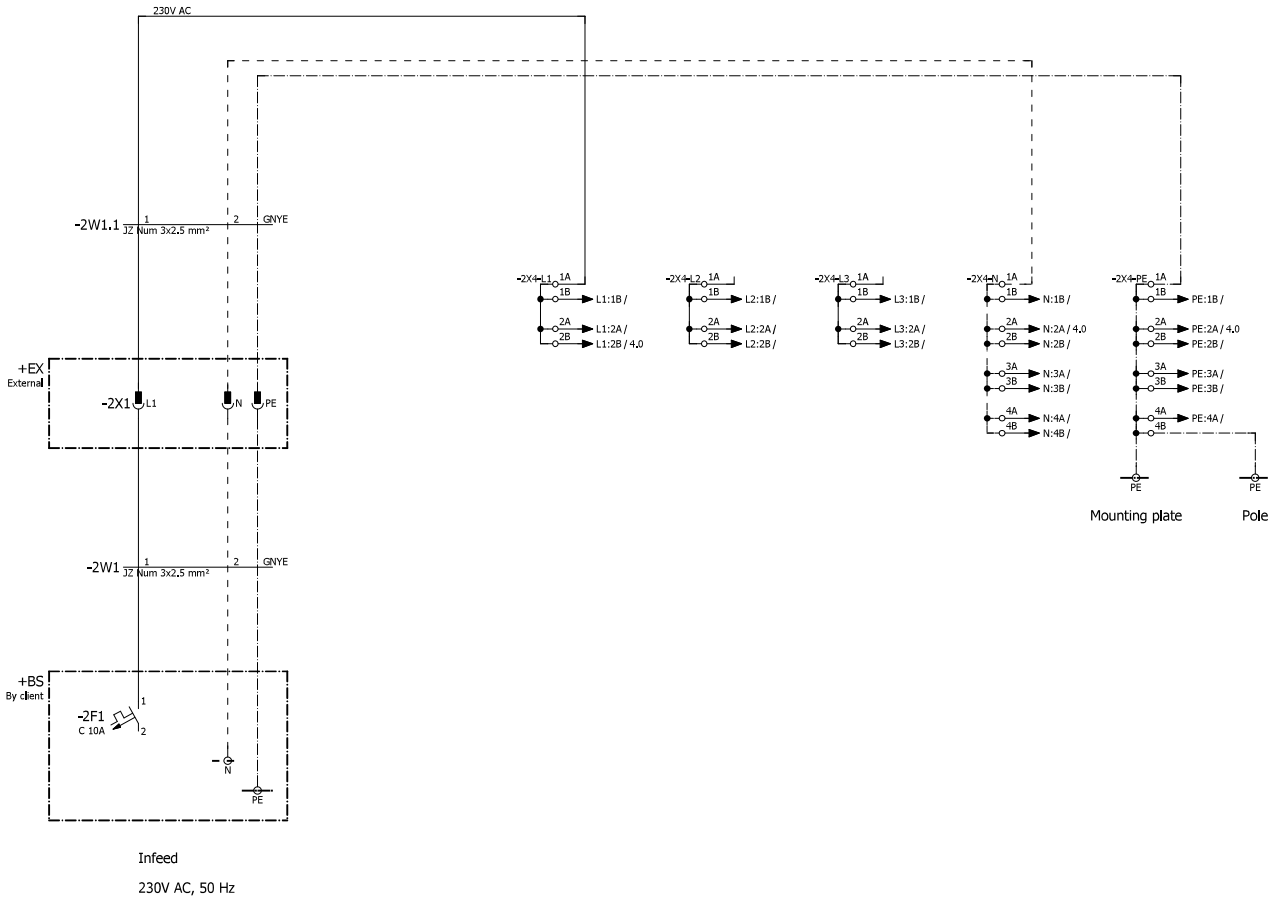

0 1 2 3 4 5 6 7 8 9

+INFO/1					Infeed		=	
0.3	17.04.2013	NKR	Date	18.04.2013	Sunshade control			
0.2	23.08.2012	NKR	Edited		350 01 557010			+ HS
0.1	25.05.2012	NKR						Page 2
Version	Date	Name			Replaced by	Replaced by		Page 3